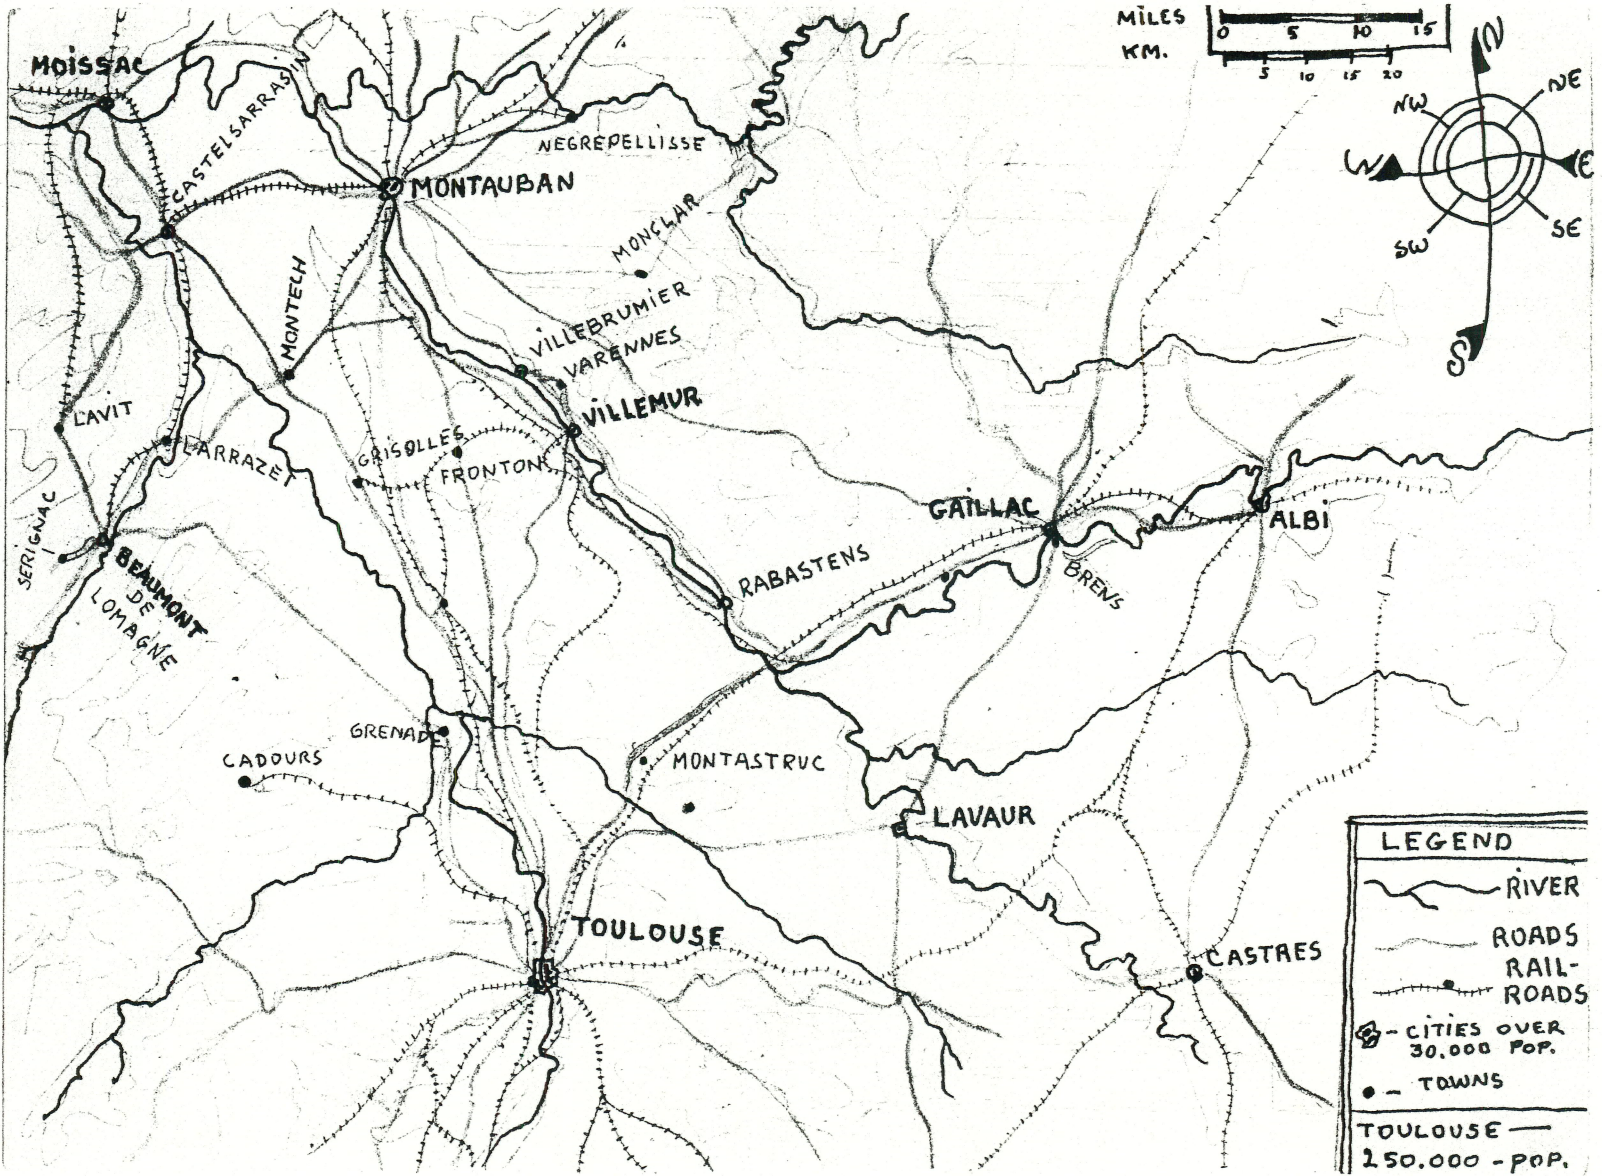

BROUT-VERNET
AND
VICINITY

BROUT-VERNET
CHURCH

MILES
KM.

LEGEND	
	RIVER
	ROADS
	RAILROADS
	CITIES OVER 30,000 POP.
	TOWNS
TOULOUSE — 150,000 - POP.	