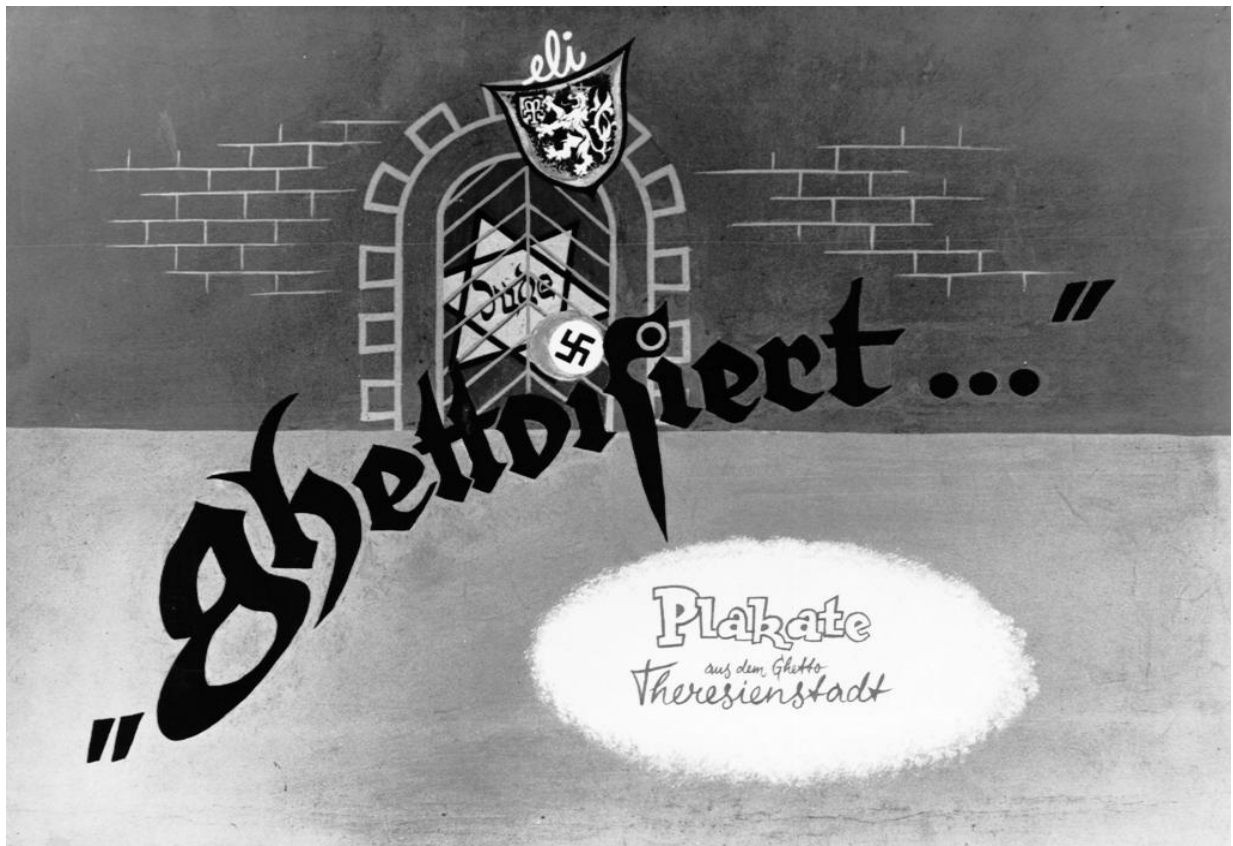

ERICH LICHTBLAU (ELI LESKLY)

**PORTRAITURE OF A GHETTO LIFE**

SELECTED WORKS FROM THE LOS ANGELES  
MUSEUM OF THE HOLOCAUST COLLECTION

Erich Lichtblau, Ghettoized: Placards from the Ghetto  
Theresienstadt. It opens the portraiture series, Terezin,  
1943